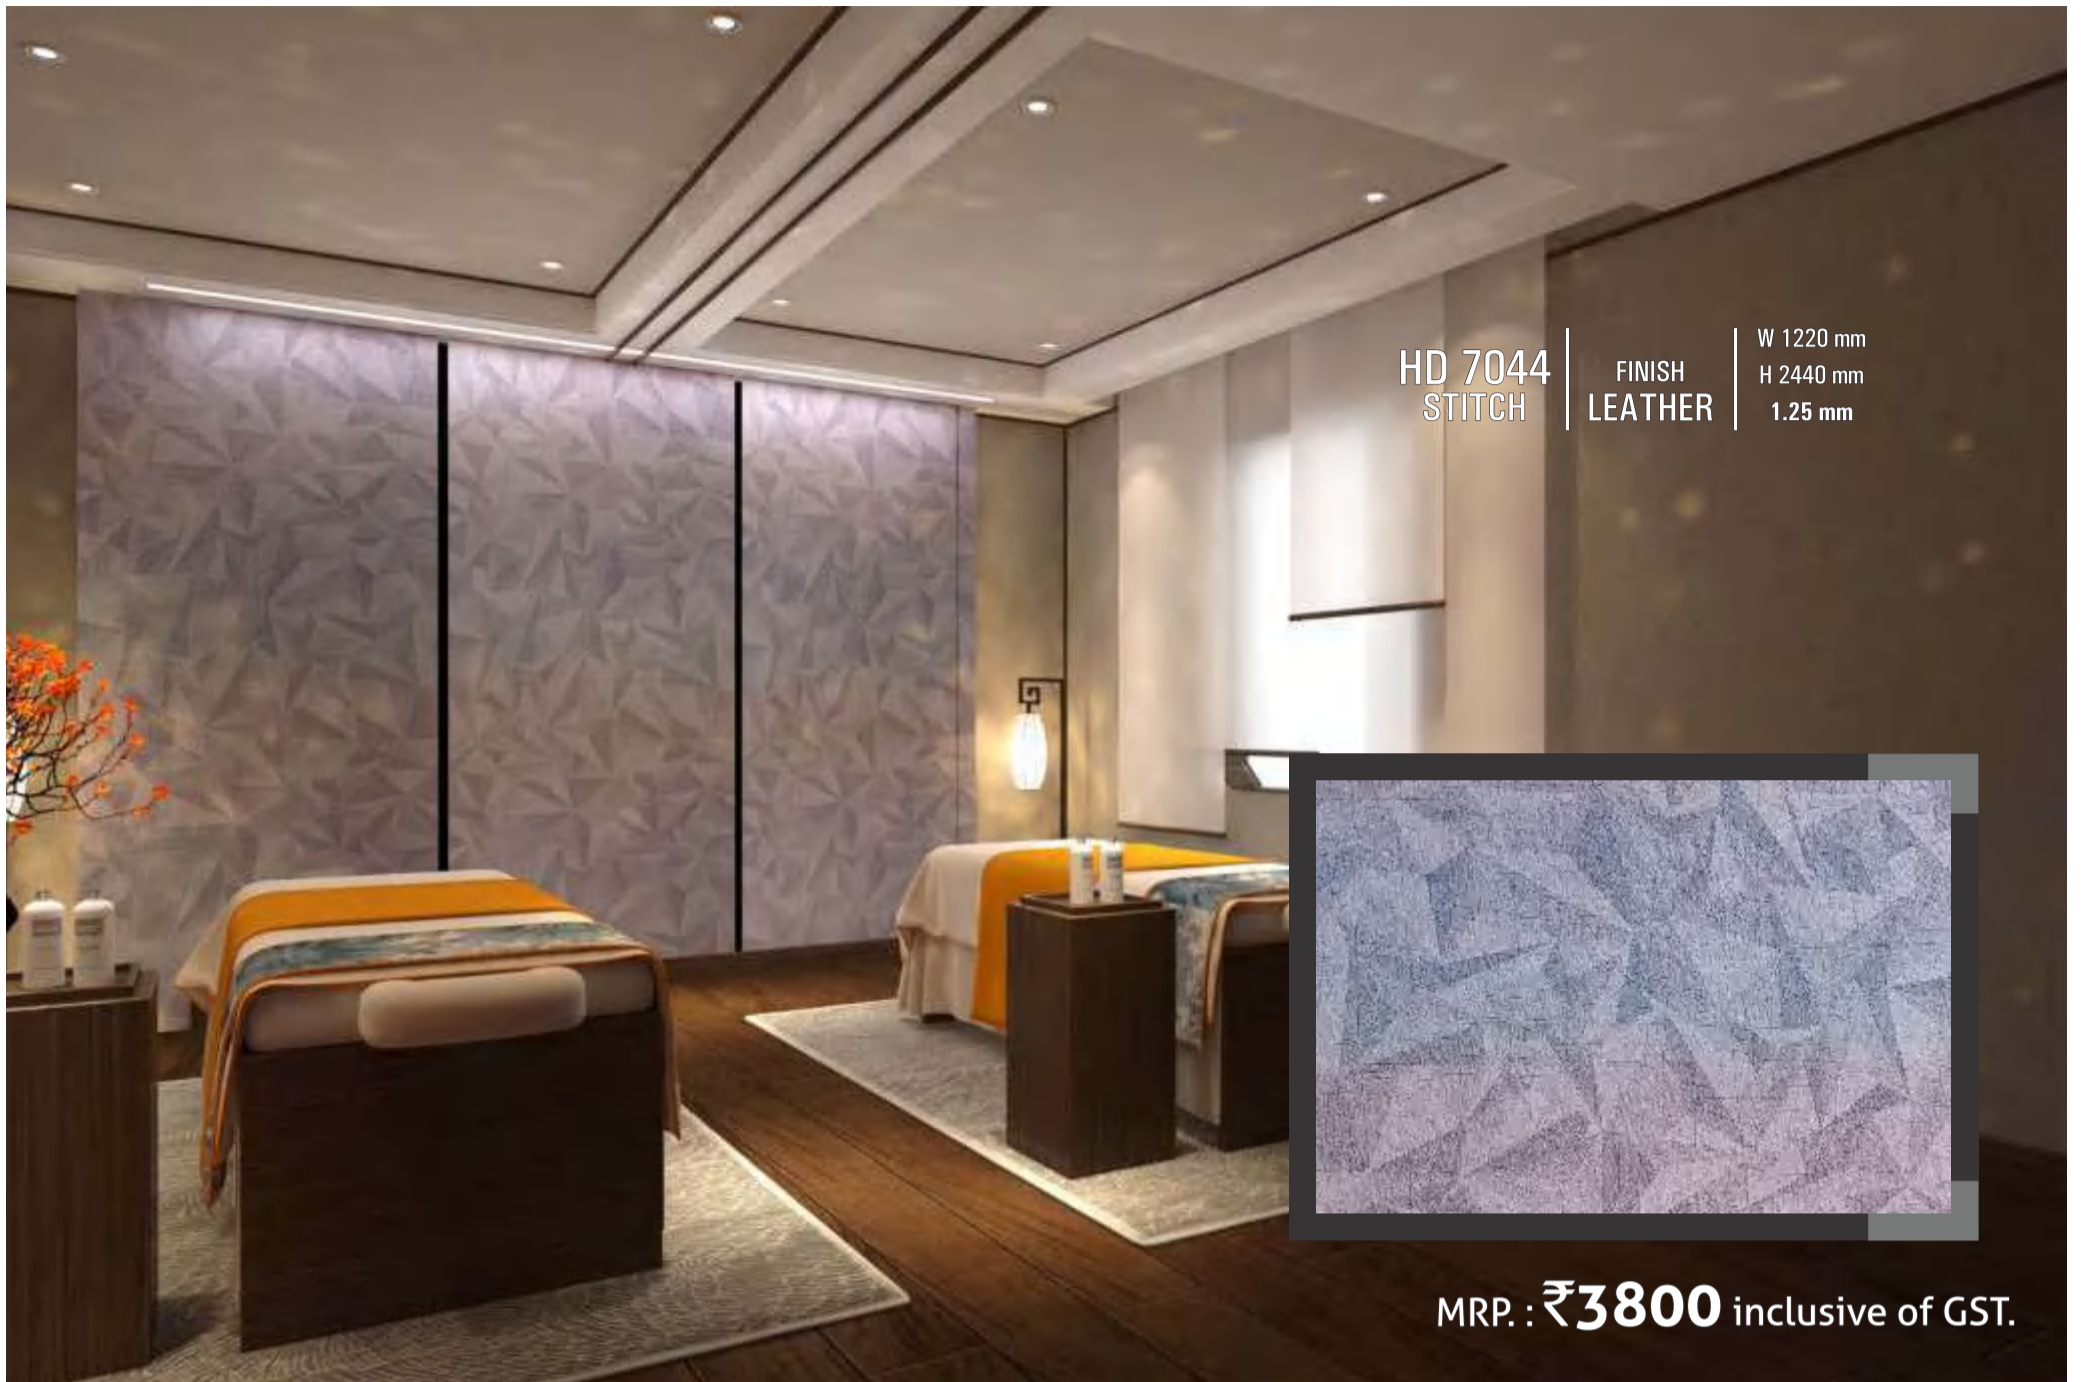

HD 7044
STITCH

FINISH
LEATHER

W 1220 mm
H 2440 mm
1.25 mm

MRP. : ₹3800 inclusive of GST.