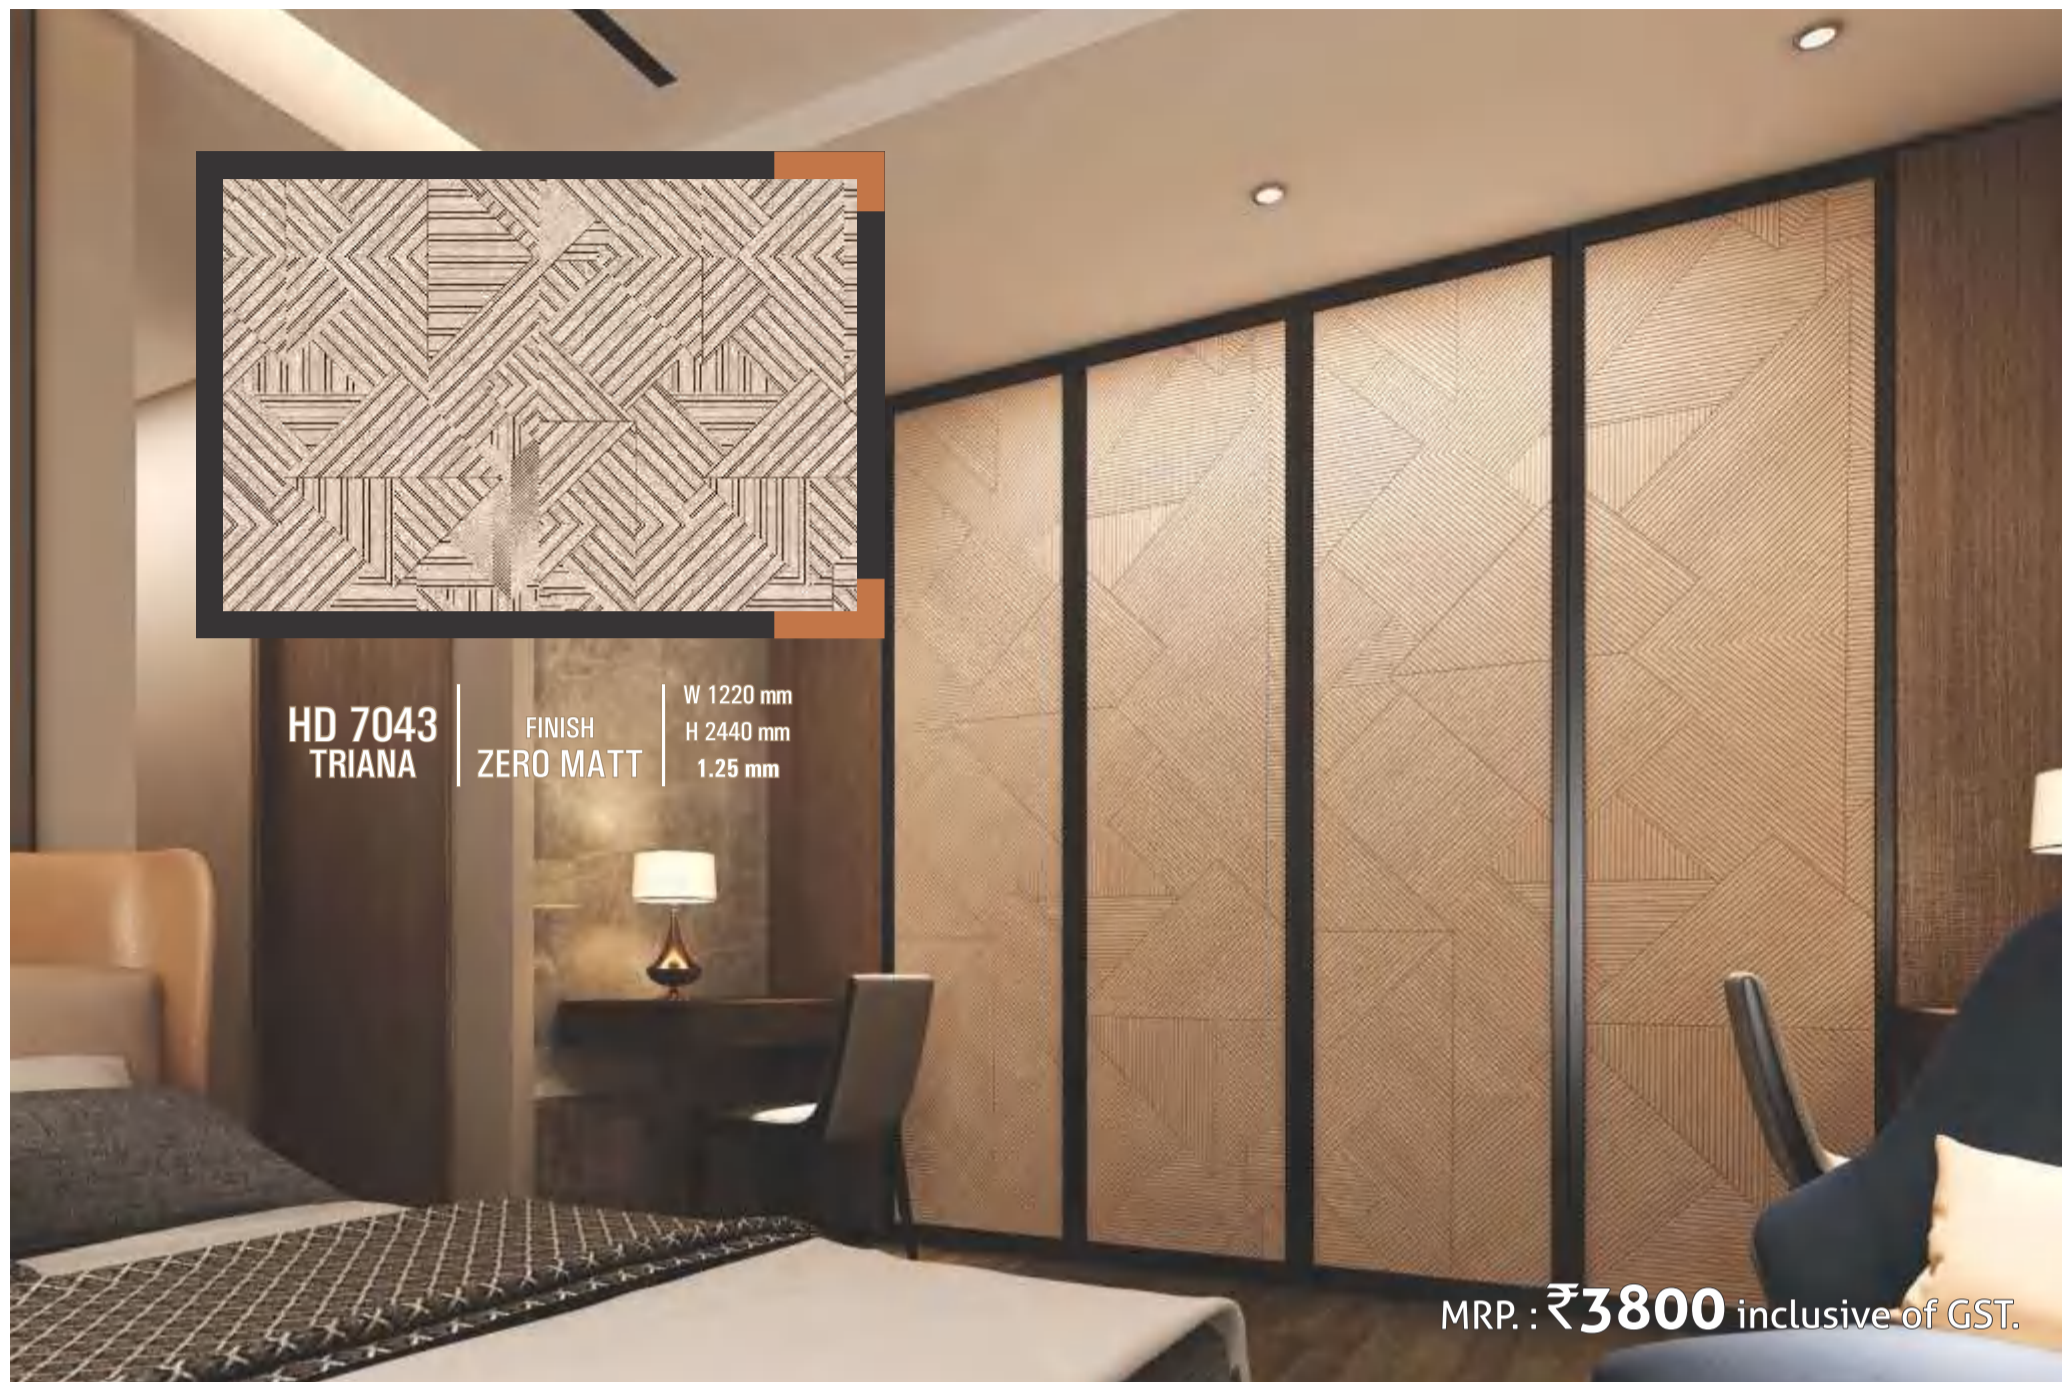

HD 7043
TRIANA

FINISH
ZERO MATT

W 1220 mm
H 2440 mm
1.25 mm

MRP. : ₹3800 inclusive of GST.