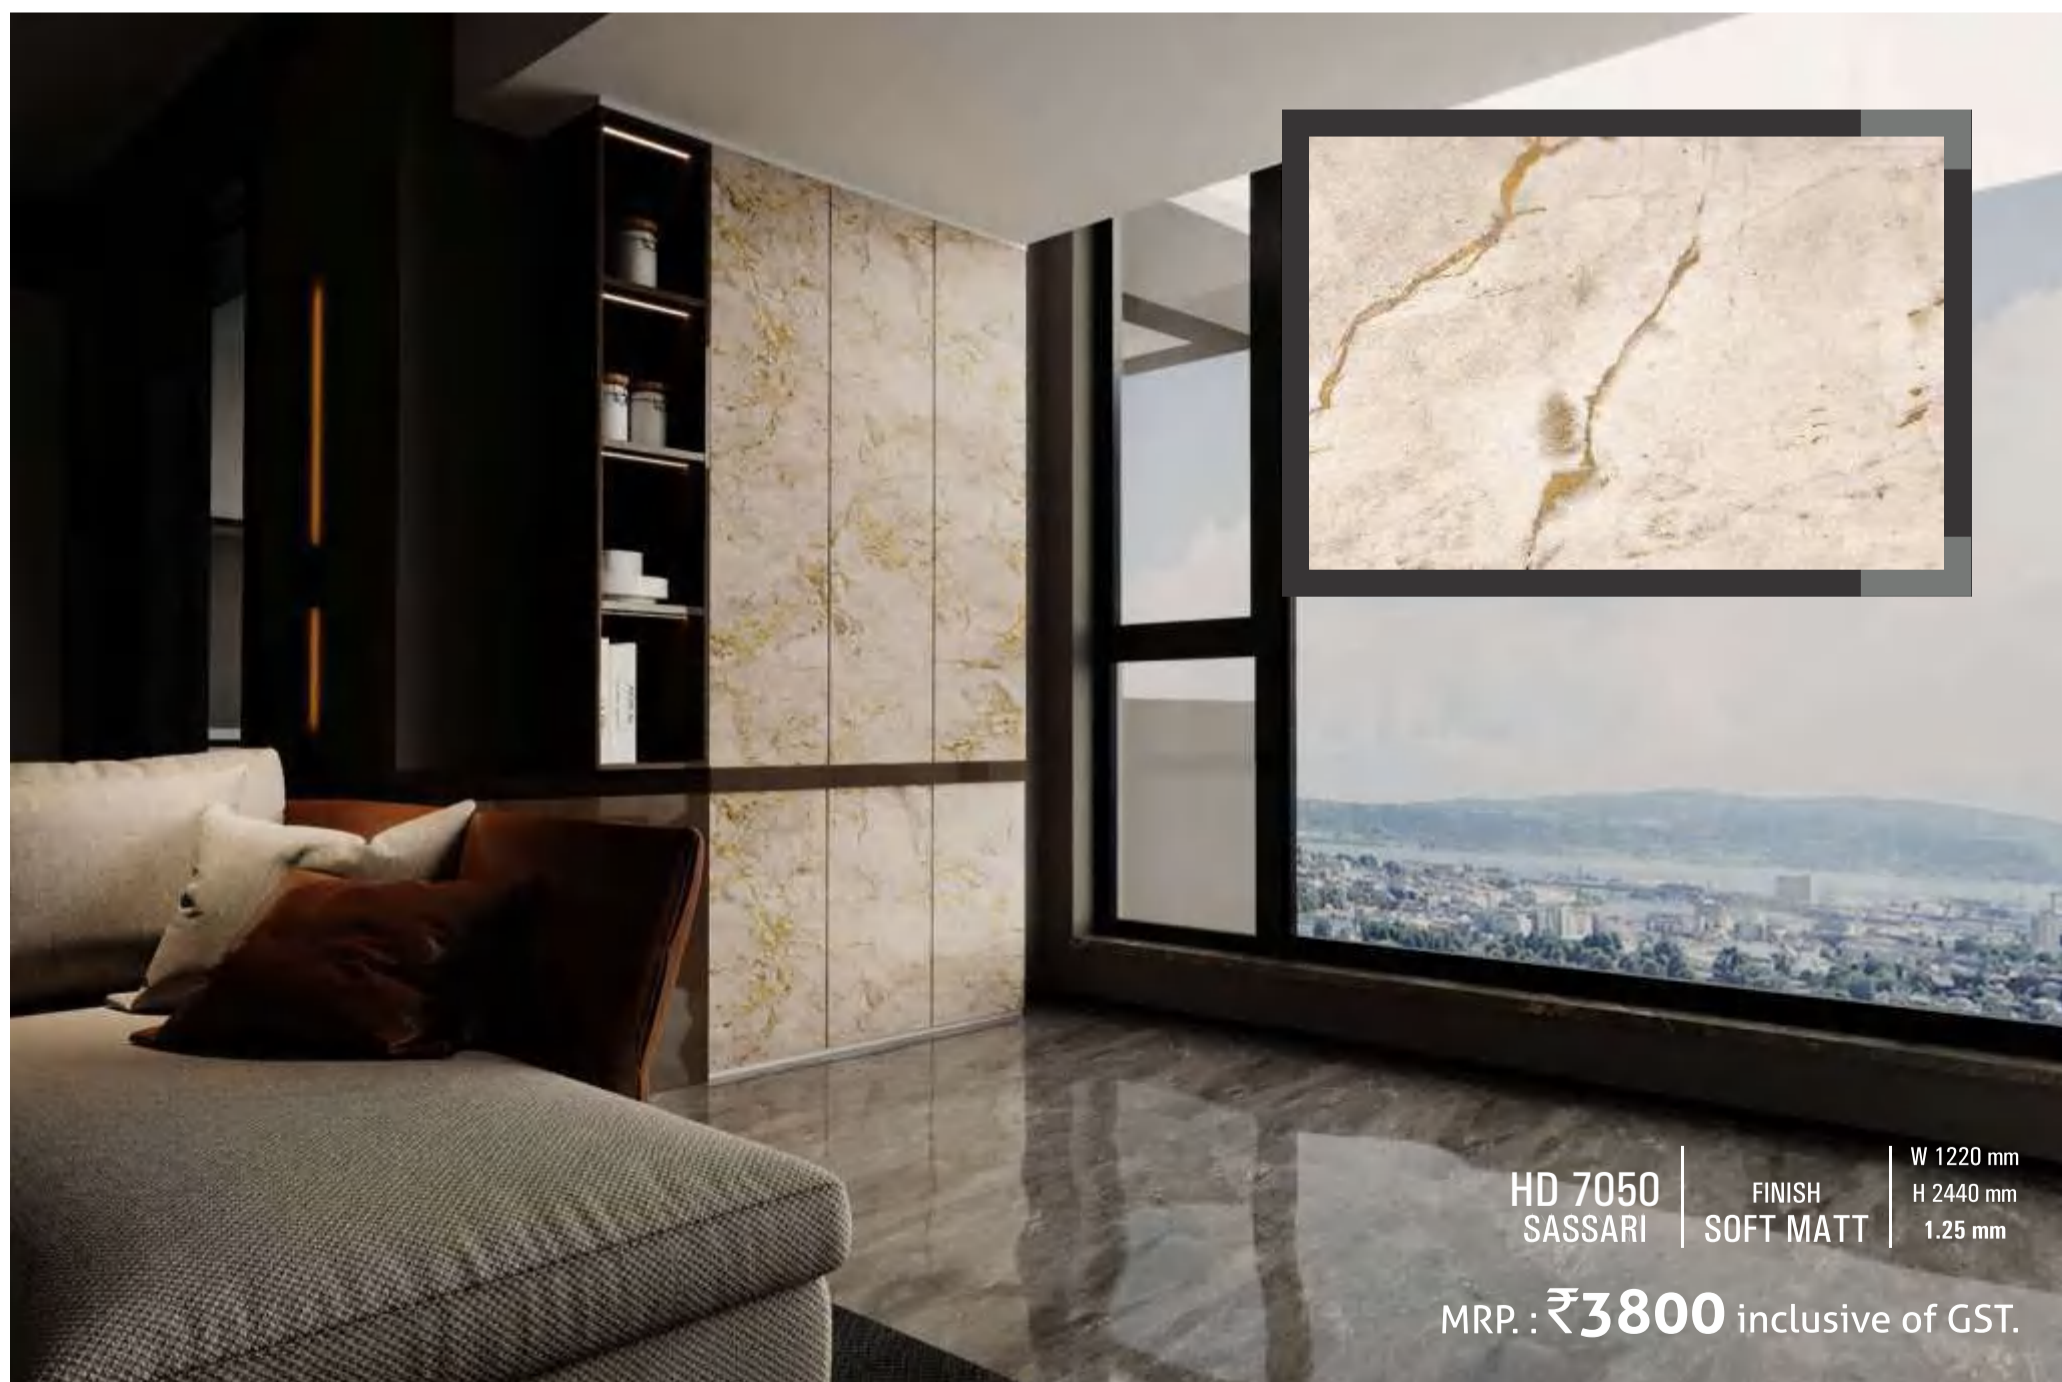

HD 7034
GOLDEN VENICES (GREY) | FINISH
STONE | W 1220 mm
H 2440 mm
1.25 mm

MRP. : ₹3800 inclusive of GST.

HD 7050
SASSARI | FINISH
SOFT MATT | W 1220 mm
H 2440 mm
1.25 mm

MRP. : ₹3800 inclusive of GST.

HD 7040
GOLDEN VEINS (IVORY)