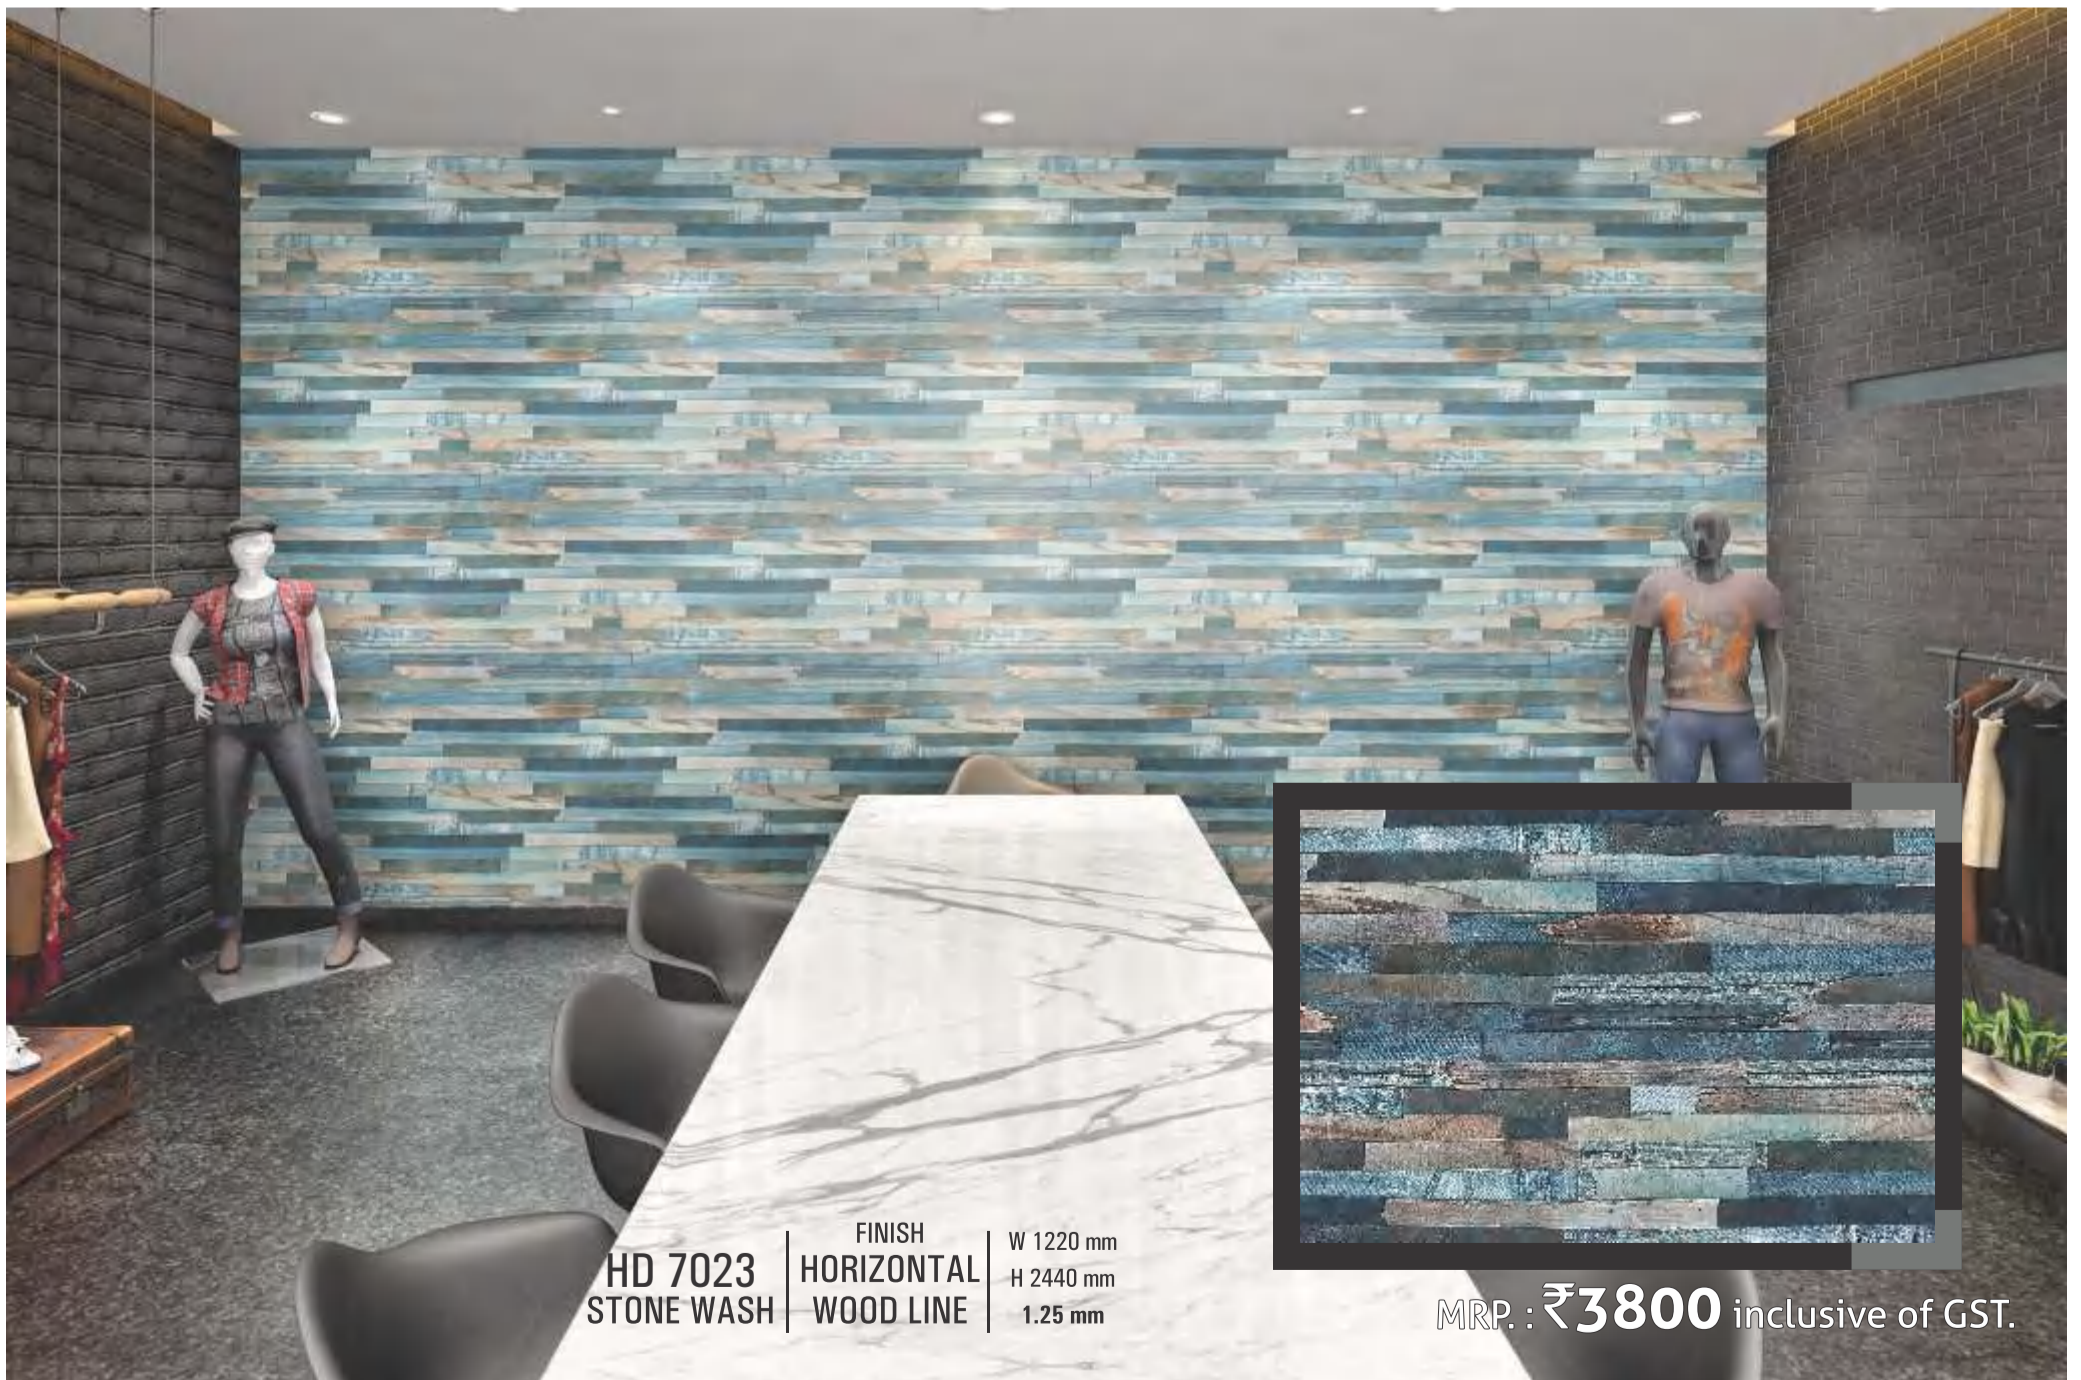

HD 7023 | FINISH
STONE WASH | HORIZONTAL
| WOOD LINE | W 1220 mm
| H 2440 mm
| 1.25 mm

MRP. : ₹3800 inclusive of GST.